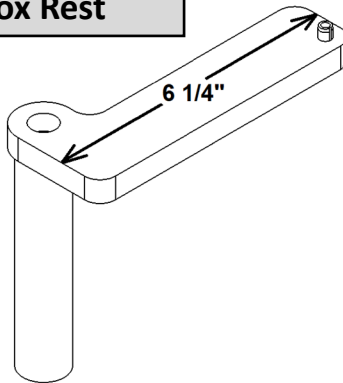

Comfort Rest

Post Type	Post Length	Overall Height
Long	5 1/4"	7 1/4"
Std.	3 3/4"	5 3/4"

Low Profile

Post Type	Post Length	Overall Height
Long	5 1/8"	6 1/2"
Std.	3 5/8"	5"
Short	2 7/8"	4 1/4"

Shear Scrape

Post Type	Post Length	Overall Height
Long	5 1/4"	7"
Std.	3 3/4"	5 5/8"

Large "J"

Post Type	Post Length	Overall Height
Long	5"	7 3/8"
Std.	3 1/2"	5 7/8"

Large "S"

Post Type	Post Length	Overall Height
Long	4 7/8"	7 1/2"
Std.	3 3/8"	6"

Small "J"

Post Type	Post Length	Overall Height
Long	5 1/8"	6 1/2"
Std.	3 5/8"	5"
Short	2 7/8"	4 1/4"

Small "S"

Post Type	Post Length	Overall Height
Long	4 7/8"	6 5/8"
Std.	3 5/8"	5 3/8"

Interior Curved

Post Type	Post Length	Overall Height
Long	4 5/8"	7 3/8"
Std.	3 1/8"	5 7/8"

Exterior Curved

Post Type	Post Length	Overall Height
Long	5"	7 3/8"
Std.	3 1/2"	5 7/8"

Box Rest

Post Type	Post Length	Overall Height
Long	6 1/8"	6 5/8"
Std.	4 5/8"	5 1/8"
Short	3 1/2"	4"
Mini (5/8")	3 1/2"	4"

Mini - Straight

Mini "J"

Overall Height = 4"