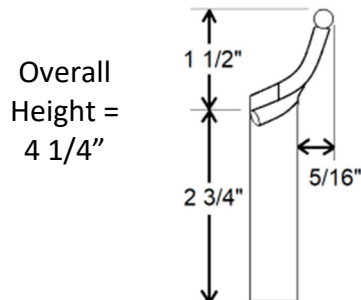

Comfort Rest

Post Type	Post Length	Overall Height
Long	5 1/4"	7 1/4"
Std.	3 3/4"	5 3/4"

Low Profile

Post Type	Post Length	Overall Height
Long	5 1/8"	6 1/2"
Std.	3 5/8"	5"
Short	2 7/8"	4 1/4"

Shear Scrape

Post Type	Post Length	Overall Height
Long	5 1/4"	7"
Std.	3 3/4"	5 5/8"

Large "J"

Post Type	Post Length	Overall Height
Long	5"	7 3/8"
Std.	3 1/2"	5 7/8"

Large "S"

Post Type	Post Length	Overall Height
Long	4 7/8"	7 1/2"
Std.	3 3/8"	6"

Small "J"

Post Type	Post Length	Overall Height
Long	5 1/8"	6 1/2"
Std.	3 5/8"	5"
Short	2 7/8"	4 1/4"

Small "S"

Post Type	Post Length	Overall Height
Long	4 7/8"	6 5/8"
Std.	3 5/8"	5 3/8"

Interior Curved

Post Type	Post Length	Overall Height
Long	4 5/8"	7 3/8"
Std.	3 1/8"	5 7/8"

Exterior Curved

Post Type	Post Length	Overall Height
Long	5"	7 3/8"
Std.	3 1/2"	5 7/8"

Box Rest

Post Type	Post Length	Overall Height
Long	6 1/8"	6 5/8"
Std.	4 5/8"	5 1/8"
Short	3 1/2"	4"
Mini (5/8")	3 1/2"	4"

Mini - Straight

Mini "J"

Overall Height = 4"