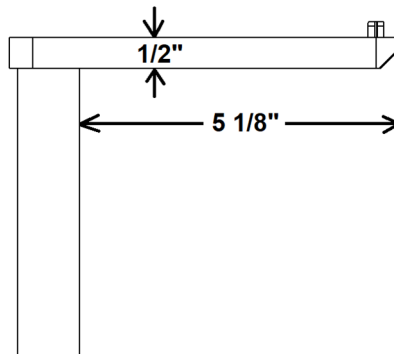

Comfort Rest

Post Type	Post Length	Overall Height
Long	5 1/4"	7 1/4"
Std.	3 3/4"	5 3/4"

Low Profile

Post Type	Post Length	Overall Height
Long	5 1/8"	6 1/2"
Std.	3 5/8"	5"
Short	2 7/8"	4 1/4"

Shear Scrape

Post Type	Post Length	Overall Height
Long	5 1/4"	7"
Std.	3 3/4"	5 5/8"

Large "J"

Post Type	Post Length	Overall Height
Long	5"	7 3/8"
Std.	3 1/2"	5 7/8"

Large "S"

Post Type	Post Length	Overall Height
Long	4 7/8"	7 1/2"
Std.	3 3/8"	6"

Small "J"

Post Type	Post Length	Overall Height
Long	5 1/8"	6 1/2"
Std.	3 5/8"	5"
Short	2 7/8"	4 1/4"

Small "S"

Post Type	Post Length	Overall Height
Long	4 7/8"	6 5/8"
Std.	3 5/8"	5 3/8"

Interior Curved

Post Type	Post Length	Overall Height
Long	4 5/8"	7 3/8"
Std.	3 1/8"	5 7/8"

Exterior Curved

Post Type	Post Length	Overall Height
Long	5"	7 3/8"
Std.	3 1/2"	5 7/8"

Box Rest

Post Type	Post Length	Overall Height
Long	6 1/8"	6 5/8"
Std.	4 5/8"	5 1/8"
Short	3 1/2"	4"
Mini (5/8")	3 1/2"	4"

Mini - Straight

Mini "J"

Overall Height = 4"