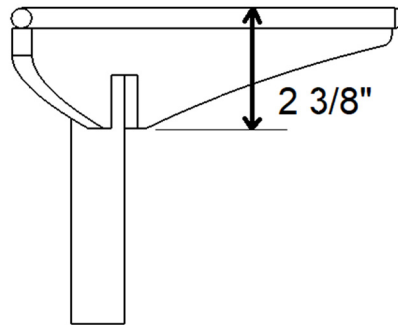

Comfort Rest

Post Type	Post Length	Overall Height
Long	5 1/4"	7 1/4"
Std.	3 3/4"	5 3/4"

Low Profile

Post Type	Post Length	Overall Height
Long	5 1/8"	6 1/2"
Std.	3 5/8"	5"
Short	2 7/8"	4 1/4"

Shear Scrape

Post Type	Post Length	Overall Height
Long	5 1/4"	7"
Std.	3 3/4"	5 5/8"

Large "J"

Post Type	Post Length	Overall Height
Long	5"	7 3/8"
Std.	3 1/2"	5 7/8"

Large "S"

Post Type	Post Length	Overall Height
Long	4 7/8"	7 1/2"
Std.	3 3/8"	6"

Small "J"

Post Type	Post Length	Overall Height
Long	5 1/8"	6 1/2"
Std.	3 5/8"	5"
Short	2 7/8"	4 1/4"

Small "S"

Post Type	Post Length	Overall Height
Long	4 7/8"	6 5/8"
Std.	3 5/8"	5 3/8"

Interior Curved

Post Type	Post Length	Overall Height
Long	4 5/8"	7 3/8"
Std.	3 1/8"	5 7/8"

Exterior Curved

Post Type	Post Length	Overall Height
Long	5"	7 3/8"
Std.	3 1/2"	5 7/8"

Box Rest

Post Type	Post Length	Overall Height
Long	6 1/8"	6 5/8"
Std.	4 5/8"	5 1/8"
Short	3 1/2"	4"
Mini (5/8")	3 1/2"	4"

Mini - Straight

Mini "J"

Overall Height = 4"