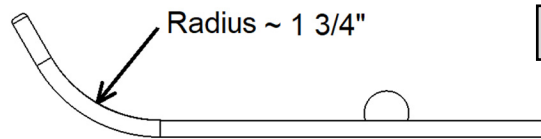

Comfort Rest

Post Type	Post Length	Overall Height
Long	5 1/4"	7 1/4"
Std.	3 3/4"	5 3/4"

Low Profile

Post Type	Post Length	Overall Height
Long	5 1/8"	6 1/2"
Std.	3 5/8"	5"
Short	2 7/8"	4 1/4"

Shear Scrape

Post Type	Post Length	Overall Height
Long	5 1/4"	7"
Std.	3 3/4"	5 5/8"

Large "J"

Post Type	Post Length	Overall Height
Long	5"	7 3/8"
Std.	3 1/2"	5 7/8"

Large "S"

Post Type	Post Length	Overall Height
Long	4 7/8"	7 1/2"
Std.	3 3/8"	6"

Small "J"

Post Type	Post Length	Overall Height
Long	5 1/8"	6 1/2"
Std.	3 5/8"	5"
Short	2 7/8"	4 1/4"

Small "S"

Post Type	Post Length	Overall Height
Long	4 7/8"	6 5/8"
Std.	3 5/8"	5 3/8"

Interior Curved

Post Type	Post Length	Overall Height
Long	4 5/8"	7 3/8"
Std.	3 1/8"	5 7/8"

Exterior Curved

Post Type	Post Length	Overall Height
Long	5"	7 3/8"
Std.	3 1/2"	5 7/8"

Box Rest

Post Type	Post Length	Overall Height
Long	6 1/8"	6 5/8"
Std.	4 5/8"	5 1/8"
Short	3 1/2"	4"
Mini (5/8")	3 1/2"	4"

Mini - Straight

Mini "J"

Overall Height = 4"