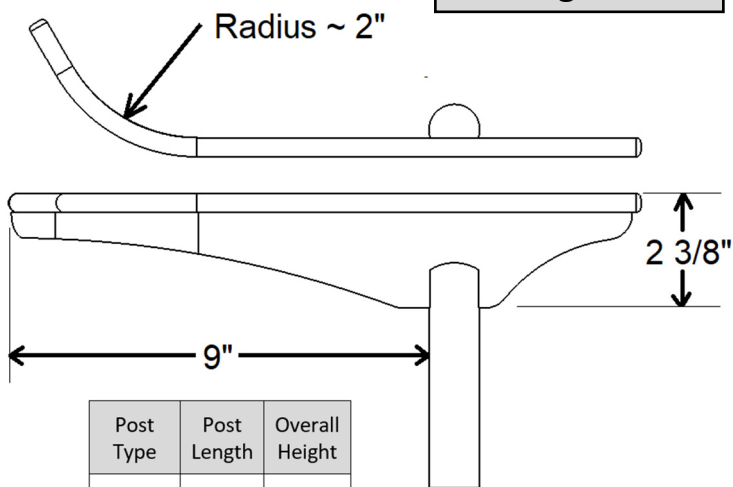

Comfort Rest

Post Type	Post Length	Overall Height
Long	5 1/4"	7 1/4"
Std.	3 3/4"	5 3/4"

Low Profile

Post Type	Post Length	Overall Height
Long	5 1/8"	6 1/2"
Std.	3 5/8"	5"
Short	2 7/8"	4 1/4"

Shear Scrape

Post Type	Post Length	Overall Height
Long	5 1/4"	7"
Std.	3 3/4"	5 5/8"

Large "J"

Post Type	Post Length	Overall Height
Long	5"	7 3/8"
Std.	3 1/2"	5 7/8"

Large "S"

Post Type	Post Length	Overall Height
Long	4 7/8"	7 1/2"
Std.	3 3/8"	6"

Small "J"

Post Type	Post Length	Overall Height
Long	5 1/8"	6 1/2"
Std.	3 5/8"	5"
Short	2 7/8"	4 1/4"

Small "S"

Post Type	Post Length	Overall Height
Long	4 7/8"	6 5/8"
Std.	3 5/8"	5 3/8"

Interior Curved

Post Type	Post Length	Overall Height
Long	4 5/8"	7 3/8"
Std.	3 1/8"	5 7/8"

Exterior Curved

Post Type	Post Length	Overall Height
Long	5"	7 3/8"
Std.	3 1/2"	5 7/8"

Box Rest

Post Type	Post Length	Overall Height
Long	6 1/8"	6 5/8"
Std.	4 5/8"	5 1/8"
Short	3 1/2"	4"
Mini (5/8")	3 1/2"	4"

Mini - Straight

Mini "J"

Overall Height = 4"