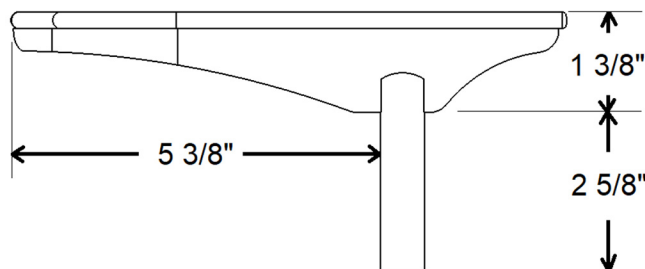

Comfort Rest

Post Type	Post Length	Overall Height
Long	5 1/4"	7 1/4"
Std.	3 3/4"	5 3/4"

Low Profile

Post Type	Post Length	Overall Height
Long	5 1/8"	6 1/2"
Std.	3 5/8"	5"
Short	2 7/8"	4 1/4"

Shear Scrape

Post Type	Post Length	Overall Height
Long	5 1/4"	7"
Std.	3 3/4"	5 5/8"

Large "J"

Post Type	Post Length	Overall Height
Long	5"	7 3/8"
Std.	3 1/2"	5 7/8"

Large "S"

Post Type	Post Length	Overall Height
Long	4 7/8"	7 1/2"
Std.	3 3/8"	6"

Small "J"

Post Type	Post Length	Overall Height
Long	5 1/8"	6 1/2"
Std.	3 5/8"	5"
Short	2 7/8"	4 1/4"

Small "S"

Post Type	Post Length	Overall Height
Long	4 7/8"	6 5/8"
Std.	3 5/8"	5 3/8"

Interior Curved

Post Type	Post Length	Overall Height
Long	4 5/8"	7 3/8"
Std.	3 1/8"	5 7/8"

Exterior Curved

Post Type	Post Length	Overall Height
Long	5"	7 3/8"
Std.	3 1/2"	5 7/8"

Box Rest

Post Type	Post Length	Overall Height
Long	6 1/8"	6 5/8"
Std.	4 5/8"	5 1/8"
Short	3 1/2"	4"
Mini (5/8")	3 1/2"	4"

Mini - Straight

Mini "J"

Overall Height = 4"