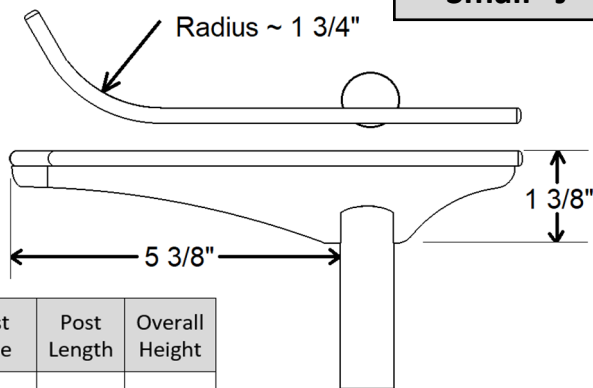

Comfort Rest

Post Type	Post Length	Overall Height
Long	5 1/4"	7 1/4"
Std.	3 3/4"	5 3/4"

Low Profile

Post Type	Post Length	Overall Height
Long	5 1/8"	6 1/2"
Std.	3 5/8"	5"
Short	2 7/8"	4 1/4"

Shear Scrape

Post Type	Post Length	Overall Height
Long	5 1/4"	7"
Std.	3 3/4"	5 5/8"

Large "J"

Post Type	Post Length	Overall Height
Long	5"	7 3/8"
Std.	3 1/2"	5 7/8"

Large "S"

Post Type	Post Length	Overall Height
Long	4 7/8"	7 1/2"
Std.	3 3/8"	6"

Small "J"

Post Type	Post Length	Overall Height
Long	5 1/8"	6 1/2"
Std.	3 5/8"	5"
Short	2 7/8"	4 1/4"

Small "S"

Post Type	Post Length	Overall Height
Long	4 7/8"	6 5/8"
Std.	3 5/8"	5 3/8"

Interior Curved

Post Type	Post Length	Overall Height
Long	4 5/8"	7 3/8"
Std.	3 1/8"	5 7/8"

Exterior Curved

Post Type	Post Length	Overall Height
Long	5"	7 3/8"
Std.	3 1/2"	5 7/8"

Box Rest

Post Type	Post Length	Overall Height
Long	6 1/8"	6 5/8"
Std.	4 5/8"	5 1/8"
Short	3 1/2"	4"
Mini (5/8")	3 1/2"	4"

Mini - Straight

Mini "J"

Overall Height = 4"