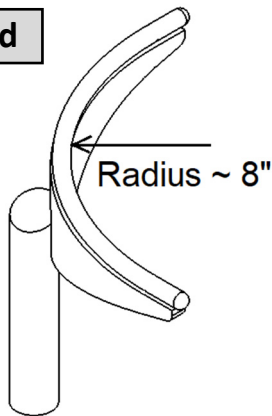

Comfort Rest

Post Type	Post Length	Overall Height
Long	5 1/4"	7 1/4"
Std.	3 3/4"	5 3/4"

Low Profile

Post Type	Post Length	Overall Height
Long	5 1/8"	6 1/2"
Std.	3 5/8"	5"
Short	2 7/8"	4 1/4"

Shear Scrape

Post Type	Post Length	Overall Height
Long	5 1/4"	7"
Std.	3 3/4"	5 5/8"

Large "J"

Post Type	Post Length	Overall Height
Long	5"	7 3/8"
Std.	3 1/2"	5 7/8"

Large "S"

Post Type	Post Length	Overall Height
Long	4 7/8"	7 1/2"
Std.	3 3/8"	6"

Small "J"

Post Type	Post Length	Overall Height
Long	5 1/8"	6 1/2"
Std.	3 5/8"	5"
Short	2 7/8"	4 1/4"

Small "S"

Post Type	Post Length	Overall Height
Long	4 7/8"	6 5/8"
Std.	3 5/8"	5 3/8"

Interior Curved

Post Type	Post Length	Overall Height
Long	4 5/8"	7 3/8"
Std.	3 1/8"	5 7/8"

Exterior Curved

Post Type	Post Length	Overall Height
Long	5"	7 3/8"
Std.	3 1/2"	5 7/8"

Box Rest

Post Type	Post Length	Overall Height
Long	6 1/8"	6 5/8"
Std.	4 5/8"	5 1/8"
Short	3 1/2"	4"
Mini (5/8")	3 1/2"	4"

Mini - Straight

Mini "J"

Overall Height = 4"