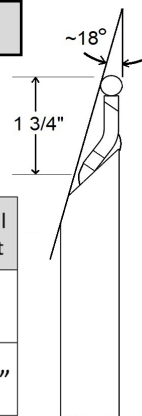

Comfort Rest

Post Type	Post Length	Overall Height
Long	5 1/4"	7 1/4"
Std.	3 3/4"	5 3/4"

Low Profile

Post Type	Post Length	Overall Height
Long	5 1/8"	6 1/2"
Std.	3 5/8"	5"
Short	2 7/8"	4 1/4"

Shear Scrape

Post Type	Post Length	Overall Height
Long	5 1/4"	7"
Std.	3 3/4"	5 5/8"

Large "J"

Post Type	Post Length	Overall Height
Long	5"	7 3/8"
Std.	3 1/2"	5 7/8"

Large "S"

Post Type	Post Length	Overall Height
Long	4 7/8"	7 1/2"
Std.	3 3/8"	6"

Small "J"

Post Type	Post Length	Overall Height
Long	5 1/8"	6 1/2"
Std.	3 5/8"	5"
Short	2 7/8"	4 1/4"

Small "S"

Post Type	Post Length	Overall Height
Long	4 7/8"	6 5/8"
Std.	3 5/8"	5 3/8"

Interior Curved

Post Type	Post Length	Overall Height
Long	4 5/8"	7 3/8"
Std.	3 1/8"	5 7/8"

Exterior Curved

Post Type	Post Length	Overall Height
Long	5"	7 3/8"
Std.	3 1/2"	5 7/8"

Box Rest

Post Type	Post Length	Overall Height
Long	6 1/8"	6 5/8"
Std.	4 5/8"	5 1/8"
Short	3 1/2"	4"
Mini (5/8")	3 1/2"	4"

Mini - Straight

Mini "J"

Overall Height = 4"