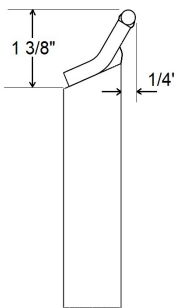

Comfort Rest

Post Type	Post Length	Overall Height
Long	5 1/4"	7 1/4"
Std.	3 3/4"	5 3/4"

Low Profile

Post Type	Post Length	Overall Height
Long	5 1/8"	6 1/2"
Std.	3 5/8"	5"
Short	2 7/8"	4 1/4"

Shear Scrape

Post Type	Post Length	Overall Height
Long	5 1/4"	7"
Std.	3 3/4"	5 5/8"

Large "J"

Post Type	Post Length	Overall Height
Long	5"	7 3/8"
Std.	3 1/2"	5 7/8"

Large "S"

Post Type	Post Length	Overall Height
Long	4 7/8"	7 1/2"
Std.	3 3/8"	6"

Small "J"

Post Type	Post Length	Overall Height
Long	5 1/8"	6 1/2"
Std.	3 5/8"	5"
Short	2 7/8"	4 1/4"

Small "S"

Post Type	Post Length	Overall Height
Long	4 7/8"	6 5/8"
Std.	3 5/8"	5 3/8"

Interior Curved

Post Type	Post Length	Overall Height
Long	4 5/8"	7 3/8"
Std.	3 1/8"	5 7/8"

Exterior Curved

Post Type	Post Length	Overall Height
Long	5"	7 3/8"
Std.	3 1/2"	5 7/8"

Box Rest

Post Type	Post Length	Overall Height
Long	6 1/8"	6 5/8"
Std.	4 5/8"	5 1/8"
Short	3 1/2"	4"
Mini (5/8")	3 1/2"	4"

Mini - Straight

Mini "J"

Overall Height = 4"