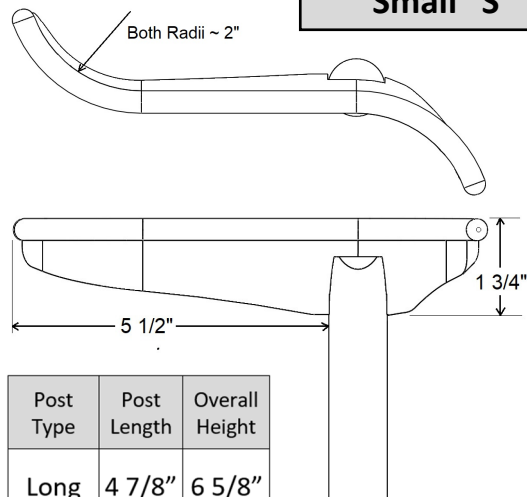

Comfort Rest

Post Type	Post Length	Overall Height
Long	5 1/4"	7 1/4"
Std.	3 3/4"	5 3/4"

Low Profile

Post Type	Post Length	Overall Height
Long	5 1/8"	6 1/2"
Std.	3 5/8"	5"
Short	2 7/8"	4 1/4"

Shear Scrape

Post Type	Post Length	Overall Height
Long	5 1/4"	7"
Std.	3 3/4"	5 5/8"

Large "J"

Post Type	Post Length	Overall Height
Long	5"	7 3/8"
Std.	3 1/2"	5 7/8"

Large "S"

Post Type	Post Length	Overall Height
Long	4 7/8"	7 1/2"
Std.	3 3/8"	6"

Small "J"

Post Type	Post Length	Overall Height
Long	5 1/8"	6 1/2"
Std.	3 5/8"	5"
Short	2 7/8"	4 1/4"

Small "S"

Post Type	Post Length	Overall Height
Long	4 7/8"	6 5/8"
Std.	3 5/8"	5 3/8"

Interior Curved

Post Type	Post Length	Overall Height
Long	4 5/8"	7 3/8"
Std.	3 1/8"	5 7/8"

Exterior Curved

Post Type	Post Length	Overall Height
Long	5"	7 3/8"
Std.	3 1/2"	5 7/8"

Box Rest

Post Type	Post Length	Overall Height
Long	6 1/8"	6 5/8"
Std.	4 5/8"	5 1/8"
Short	3 1/2"	4"
Mini (5/8")	3 1/2"	4"

Mini - Straight

Mini "J"

Overall Height = 4"