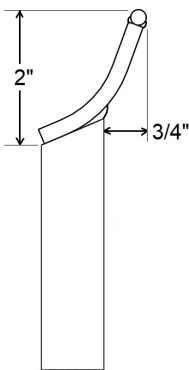

Comfort Rest

Post Type	Post Length	Overall Height
Long	5 1/4"	7 1/4"
Std.	3 3/4"	5 3/4"

Low Profile

Post Type	Post Length	Overall Height
Long	5 1/8"	6 1/2"
Std.	3 5/8"	5"
Short	2 7/8"	4 1/4"

Shear Scrape

Post Type	Post Length	Overall Height
Long	5 1/4"	7"
Std.	3 3/4"	5 5/8"

Large "J"

Post Type	Post Length	Overall Height
Long	5"	7 3/8"
Std.	3 1/2"	5 7/8"

Large "S"

Post Type	Post Length	Overall Height
Long	4 7/8"	7 1/2"
Std.	3 3/8"	6"

Small "J"

Post Type	Post Length	Overall Height
Long	5 1/8"	6 1/2"
Std.	3 5/8"	5"
Short	2 7/8"	4 1/4"

Small "S"

Post Type	Post Length	Overall Height
Long	4 7/8"	6 5/8"
Std.	3 5/8"	5 3/8"

Interior Curved

Post Type	Post Length	Overall Height
Long	4 5/8"	7 3/8"
Std.	3 1/8"	5 7/8"

Exterior Curved

Post Type	Post Length	Overall Height
Long	5"	7 3/8"
Std.	3 1/2"	5 7/8"

Box Rest

Post Type	Post Length	Overall Height
Long	6 1/8"	6 5/8"
Std.	4 5/8"	5 1/8"
Short	3 1/2"	4"
Mini (5/8")	3 1/2"	4"

Mini - Straight

Mini "J"

Overall Height = 4"