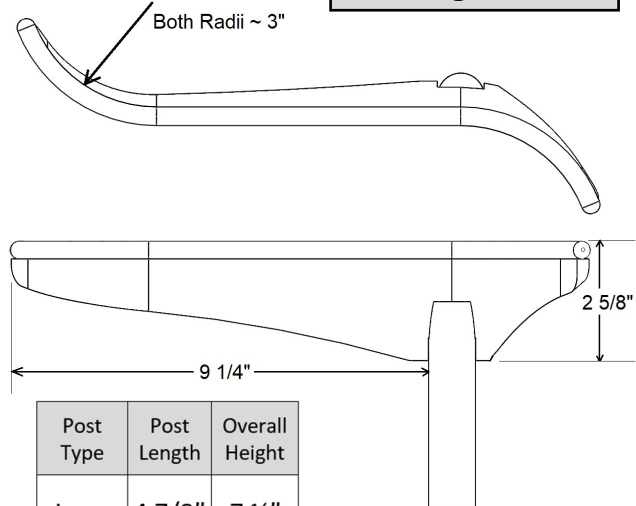

Comfort Rest

Post Type	Post Length	Overall Height
Long	5 1/4"	7 1/4"
Std.	3 3/4"	5 3/4"

Low Profile

Post Type	Post Length	Overall Height
Long	5 1/8"	6 1/2"
Std.	3 5/8"	5"
Short	2 7/8"	4 1/4"

Shear Scrape

Post Type	Post Length	Overall Height
Long	5 1/4"	7"
Std.	3 3/4"	5 5/8"

Large "J"

Post Type	Post Length	Overall Height
Long	5"	7 3/8"
Std.	3 1/2"	5 7/8"

Large "S"

Post Type	Post Length	Overall Height
Long	4 7/8"	7 1/2"
Std.	3 3/8"	6"

Small "J"

Post Type	Post Length	Overall Height
Long	5 1/8"	6 1/2"
Std.	3 5/8"	5"
Short	2 7/8"	4 1/4"

Small "S"

Post Type	Post Length	Overall Height
Long	4 7/8"	6 5/8"
Std.	3 5/8"	5 3/8"

Interior Curved

Post Type	Post Length	Overall Height
Long	4 5/8"	7 3/8"
Std.	3 1/8"	5 7/8"

Exterior Curved

Post Type	Post Length	Overall Height
Long	5"	7 3/8"
Std.	3 1/2"	5 7/8"

Box Rest

Post Type	Post Length	Overall Height
Long	6 1/8"	6 5/8"
Std.	4 5/8"	5 1/8"
Short	3 1/2"	4"
Mini (5/8")	3 1/2"	4"

Mini - Straight

Mini "J"

Overall Height = 4"