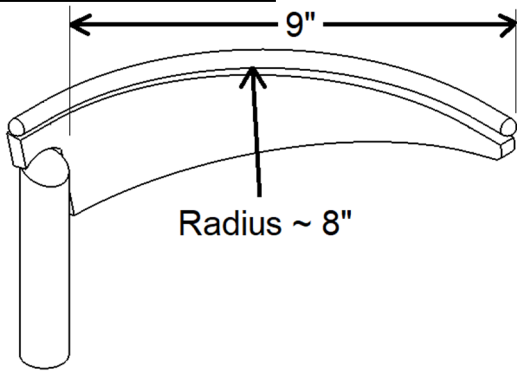

Comfort Rest

Post Type	Post Length	Overall Height
Long	5 1/4"	7 1/4"
Std.	3 3/4"	5 3/4"

Low Profile

Post Type	Post Length	Overall Height
Long	5 1/8"	6 1/2"
Std.	3 5/8"	5"
Short	2 7/8"	4 1/4"

Shear Scrape

Post Type	Post Length	Overall Height
Long	5 1/4"	7"
Std.	3 3/4"	5 5/8"

Large "J"

Post Type	Post Length	Overall Height
Long	5"	7 3/8"
Std.	3 1/2"	5 7/8"

Large "S"

Post Type	Post Length	Overall Height
Long	4 7/8"	7 1/2"
Std.	3 3/8"	6"

Small "J"

Post Type	Post Length	Overall Height
Long	5 1/8"	6 1/2"
Std.	3 5/8"	5"
Short	2 7/8"	4 1/4"

Small "S"

Post Type	Post Length	Overall Height
Long	4 7/8"	6 5/8"
Std.	3 5/8"	5 3/8"

Interior Curved

Post Type	Post Length	Overall Height
Long	4 5/8"	7 3/8"
Std.	3 1/8"	5 7/8"

Exterior Curved

Post Type	Post Length	Overall Height
Long	5"	7 3/8"
Std.	3 1/2"	5 7/8"

Box Rest

Post Type	Post Length	Overall Height
Long	6 1/8"	6 5/8"
Std.	4 5/8"	5 1/8"
Short	3 1/2"	4"
Mini (5/8")	3 1/2"	4"

Mini - Straight

Mini "J"

Overall Height = 4"