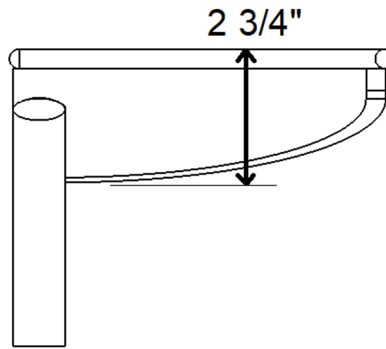

Comfort Rest

Post Type	Post Length	Overall Height
Long	5 1/4"	7 1/4"
Std.	3 3/4"	5 3/4"

Low Profile

Post Type	Post Length	Overall Height
Long	5 1/8"	6 1/2"
Std.	3 5/8"	5"
Short	2 7/8"	4 1/4"

Shear Scrape

Post Type	Post Length	Overall Height
Long	5 1/4"	7"
Std.	3 3/4"	5 5/8"

Large "J"

Post Type	Post Length	Overall Height
Long	5"	7 3/8"
Std.	3 1/2"	5 7/8"

Large "S"

Post Type	Post Length	Overall Height
Long	4 7/8"	7 1/2"
Std.	3 3/8"	6"

Small "J"

Post Type	Post Length	Overall Height
Long	5 1/8"	6 1/2"
Std.	3 5/8"	5"
Short	2 7/8"	4 1/4"

Small "S"

Post Type	Post Length	Overall Height
Long	4 7/8"	6 5/8"
Std.	3 5/8"	5 3/8"

Interior Curved

Post Type	Post Length	Overall Height
Long	4 5/8"	7 3/8"
Std.	3 1/8"	5 7/8"

Exterior Curved

Post Type	Post Length	Overall Height
Long	5"	7 3/8"
Std.	3 1/2"	5 7/8"

Box Rest

Post Type	Post Length	Overall Height
Long	6 1/8"	6 5/8"
Std.	4 5/8"	5 1/8"
Short	3 1/2"	4"
Mini (5/8")	3 1/2"	4"

Mini - Straight

Mini "J"

Overall Height = 4"