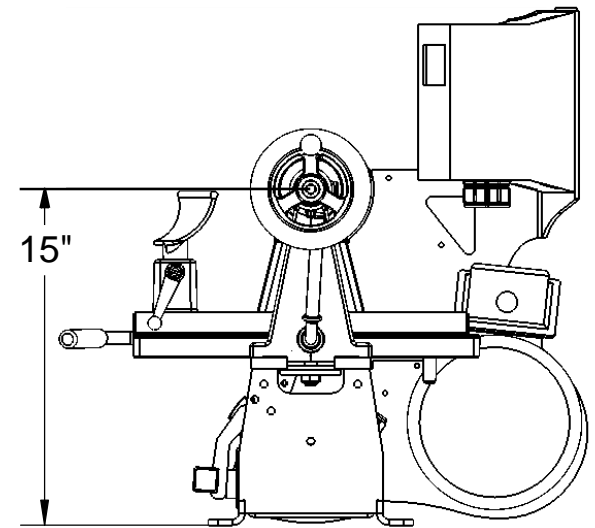

Swing over bed = 14"  
 Swing over banjo = 10.25"  
 Distance between centers = 26"  
 Adding extension to bed increases center distant to 42"  
 Adding extension to outboard side increases swing to 20"