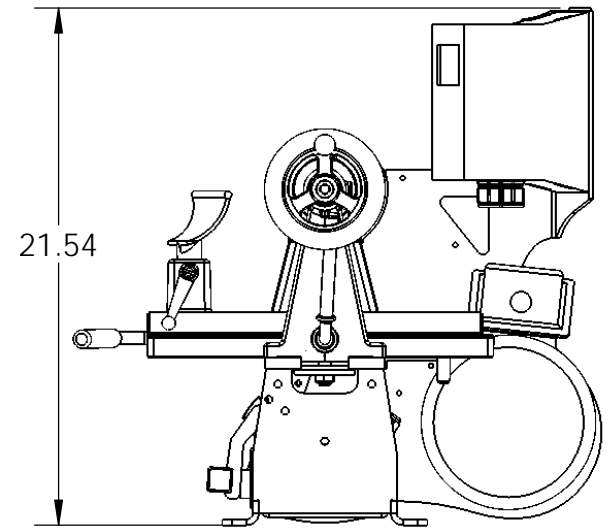

Swing over bed = 14"  
 Swing over banjo = 10.25"  
 Distance between centers = 26"  
 Adding extension to bed increases center distant to 42"  
 Adding extension to outboard side increases swing to 20"