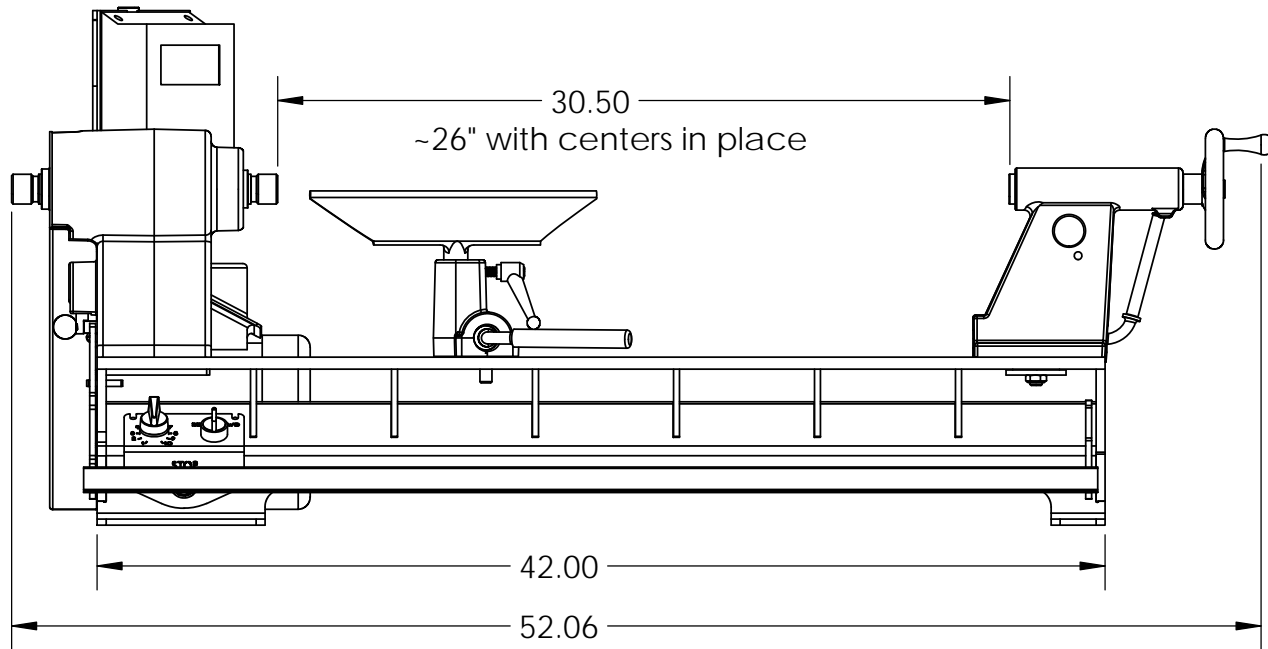

Swing over bed = 14"  
 Swing over banjo = 10.25"  
 Distance between centers = 26"  
 Adding extension to bed increases center distant to 42"  
 Adding extension to outboard side increases swing to 20"