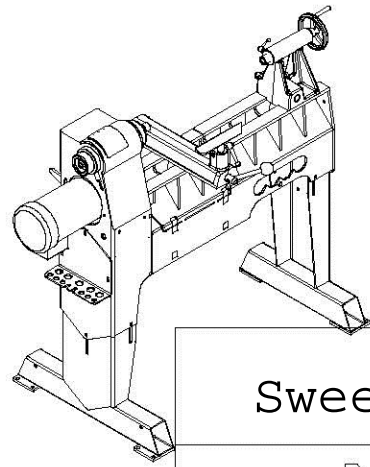

Allow 18" to install Gap on end when used as a bed extension

Center Distances:  
Short Bed = 16"  
Standard Bed = 26"  
Long Bed = 38"  
Add 14" When Gap is used as extension.

Please Note:  
All Dimension are inches