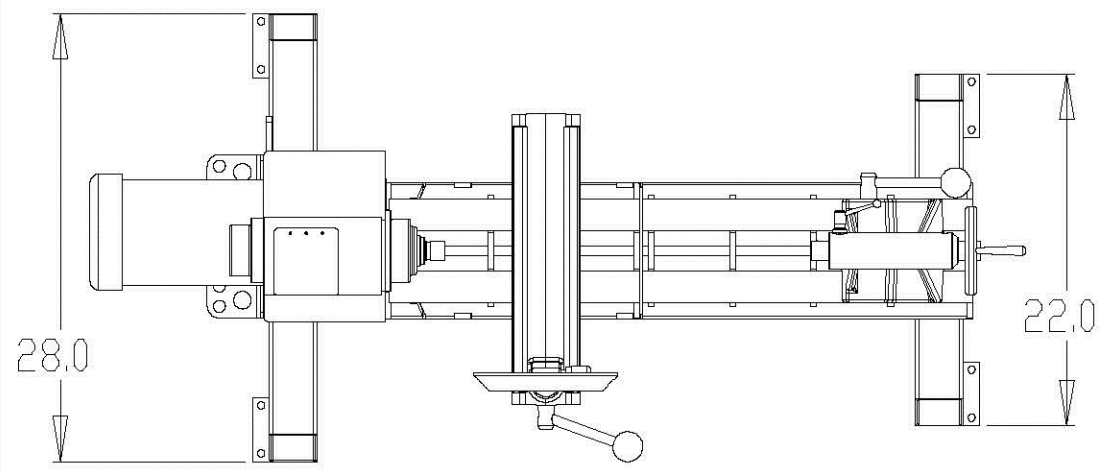

Allow 18" to install Gap on end when used as a bed extension

Center Distances:  
Short Bed = 16"  
Standard Bed = 26"  
Long Bed = 38"  
Add 14" When Gap is used as extension.

Please Note:  
All Dimension are inches