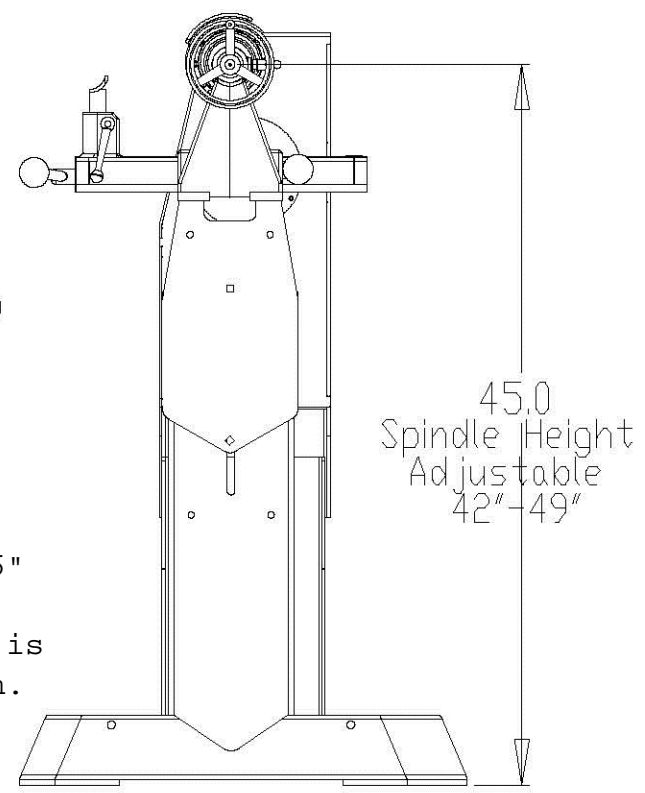

Allow 18" to install Gap on end when used as a bed extension

Center Distances:  
Short Bed = 16"  
Standard Bed = 26"  
Long Bed = 38"  
Add 14" When Gap is used as extension.

Please Note:  
All Dimension are inches